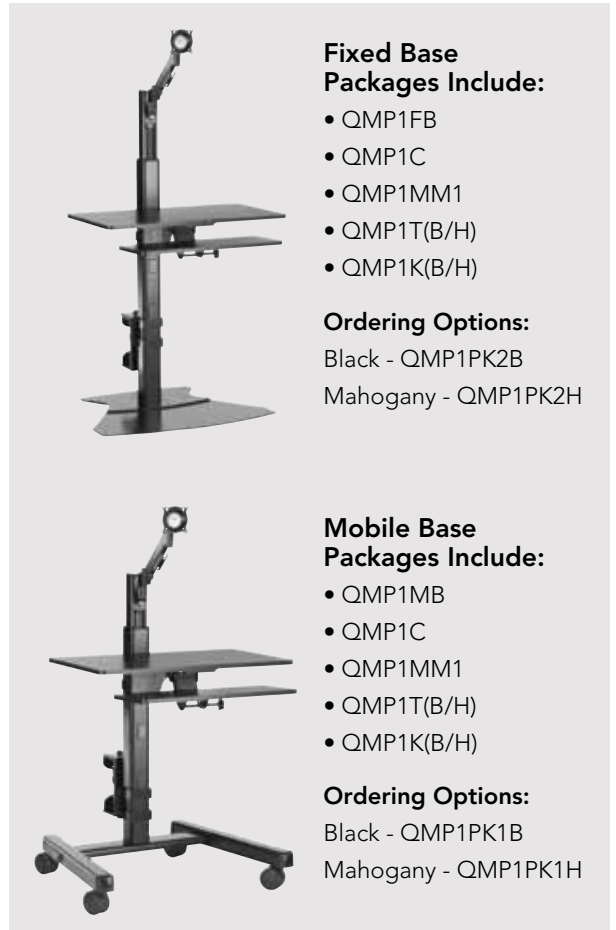

Height Adjustable

Provides 4'-6' range of tool-free height adjustment for perfect component positioning and ergonomic alignment.

Heavy-Duty Work Surface

Large, heavy-duty work surface supports a variety of audio peripherals

MONITOR MOUNT OPTIONS

Dual Monitor Mount
QMP1MM2

Laptop Mount
QMP1L

Single Monitor Mount
QMP1MM1

PRE-CONFIGURED PACKAGES

Fixed Base Packages Include:

- QMP1FB
- QMP1C
- QMP1MM1
- QMP1T(B/H)
- QMP1K(B/H)

Ordering Options:

Black - QMP1PK2B
Mahogany - QMP1PK2H

Mobile Base Packages Include:

- QMP1MB
- QMP1C
- QMP1MM1
- QMP1T(B/H)
- QMP1K(B/H)

Ordering Options:

Black - QMP1PK1B
Mahogany - QMP1PK1H

BASE OPTIONS

Fixed Base
QMP1FB

Mobile Base
QMP1MB